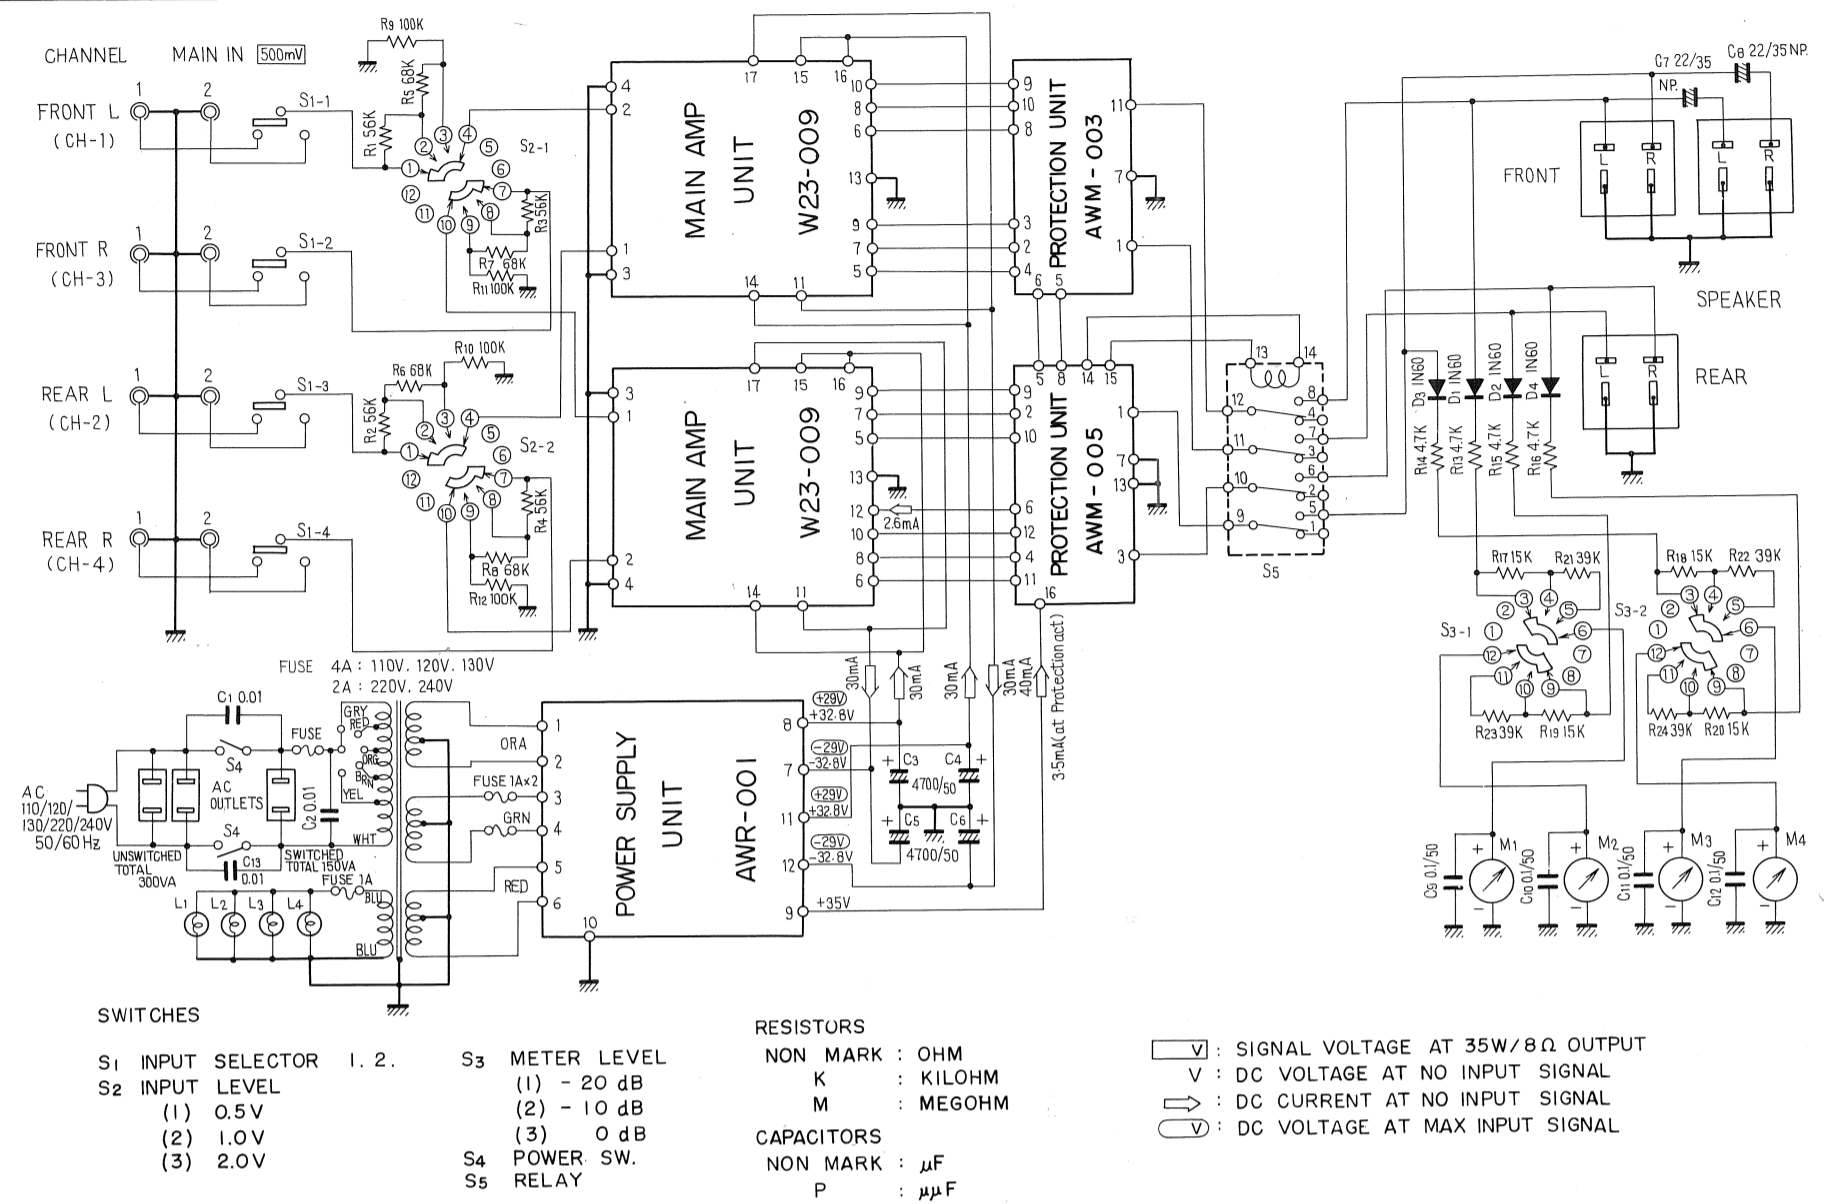

# QM-800

FVW

PIONEER

## QM-800

## MAIN AMP UNIT

W23-009

PROTECTION UNIT  
AWM - 005

### MOUNTING TEMPLATE

PROTECTION UNIT  
AWM - 003

POWER SUPPLY UNIT  
AWR - 001

Remove the four feet on the bottom plate of the unit.