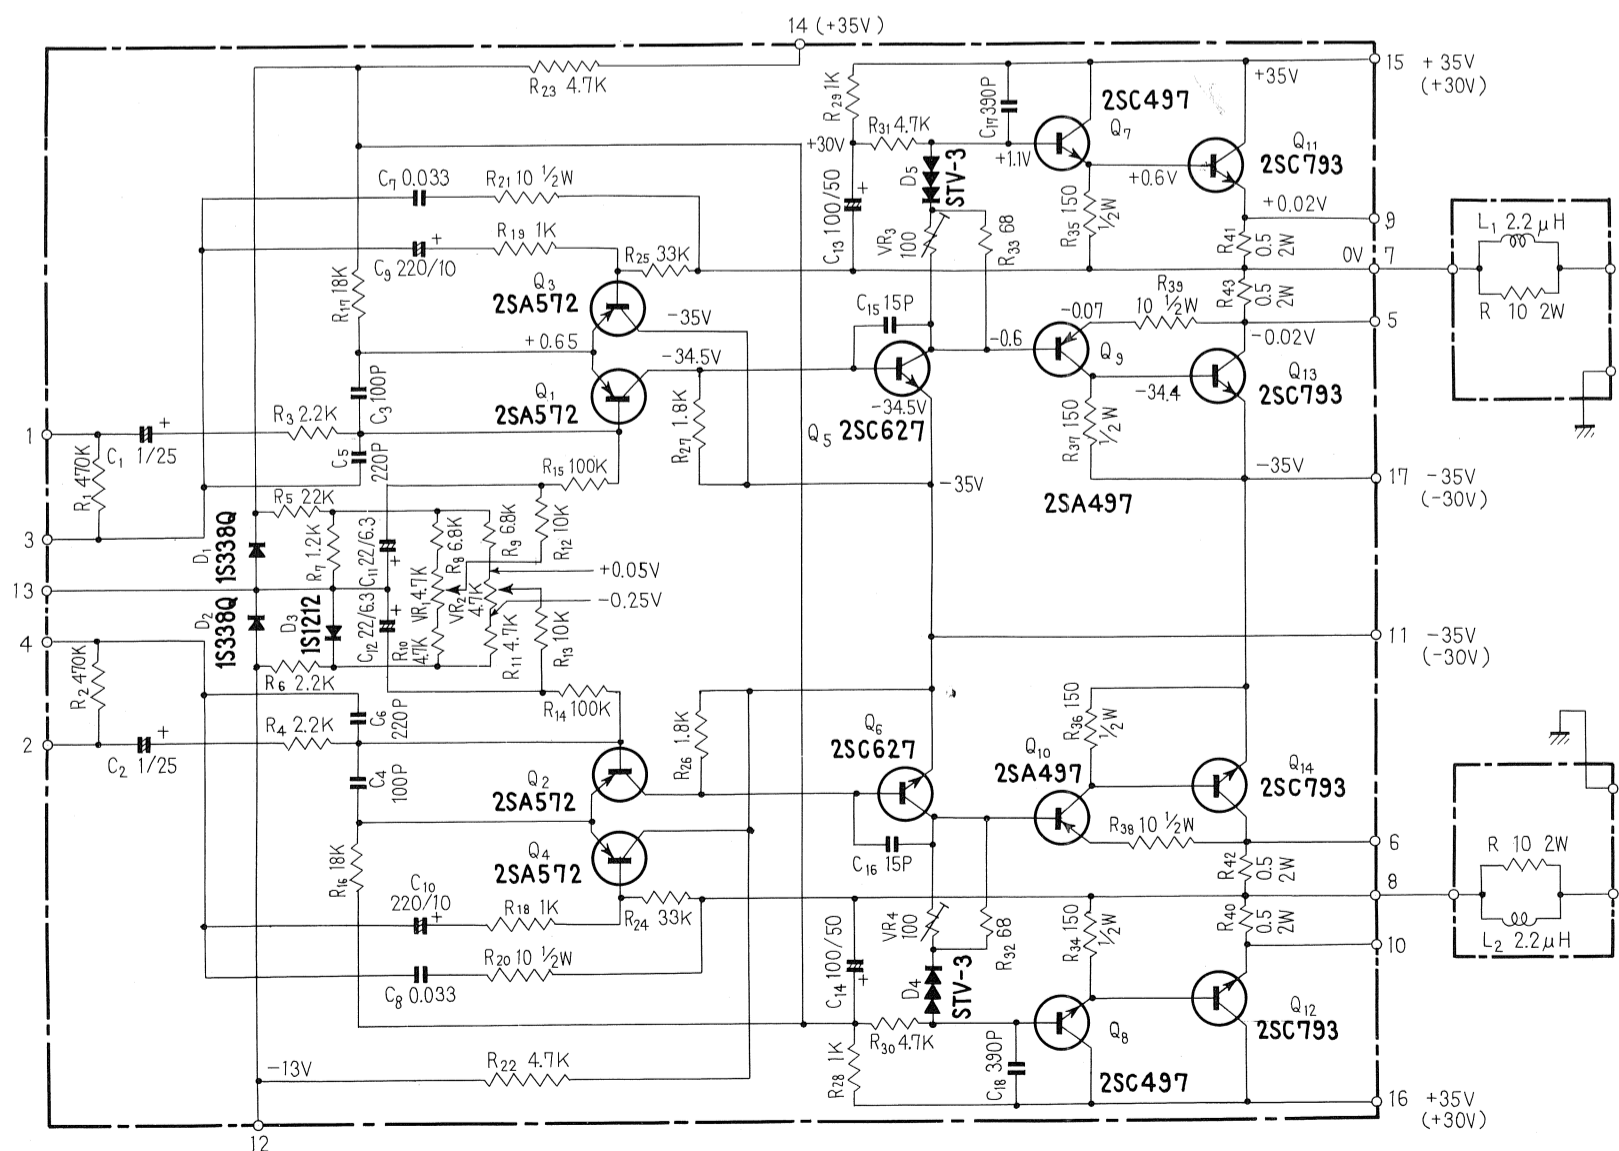

MAIN AMP UNIT

W23-009