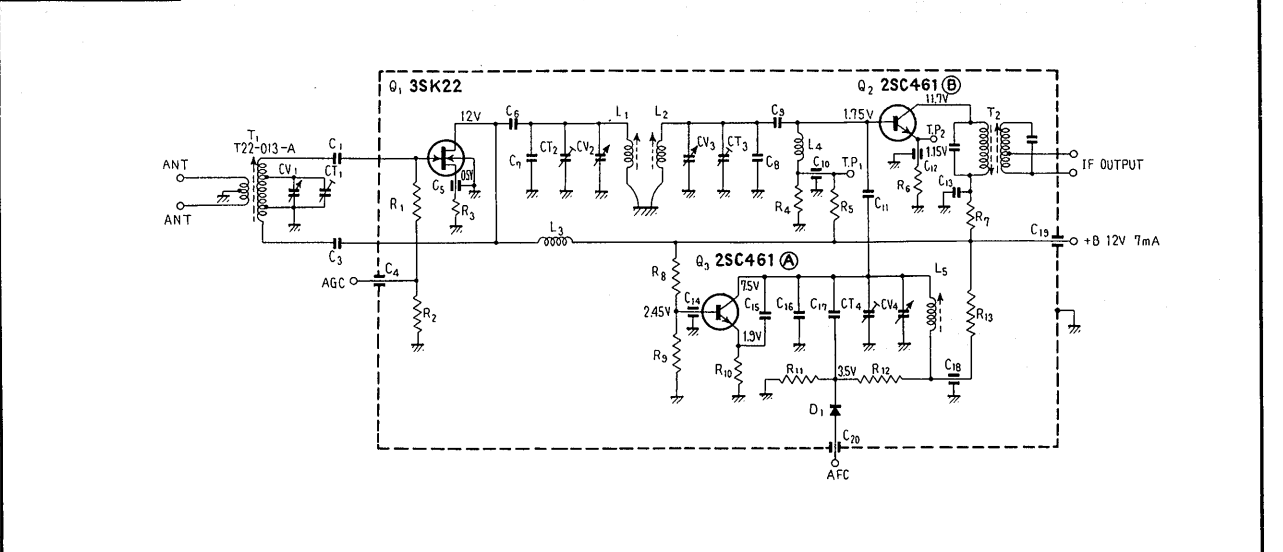

FM FRONT END W11-028