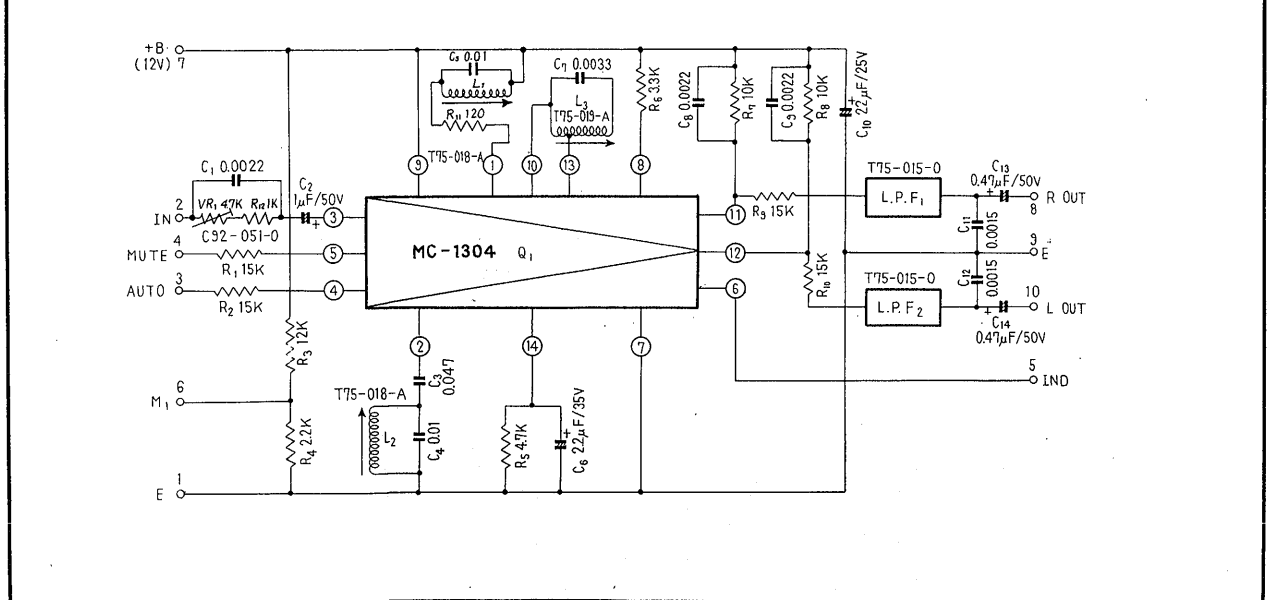

FM MPX UNIT W13-024