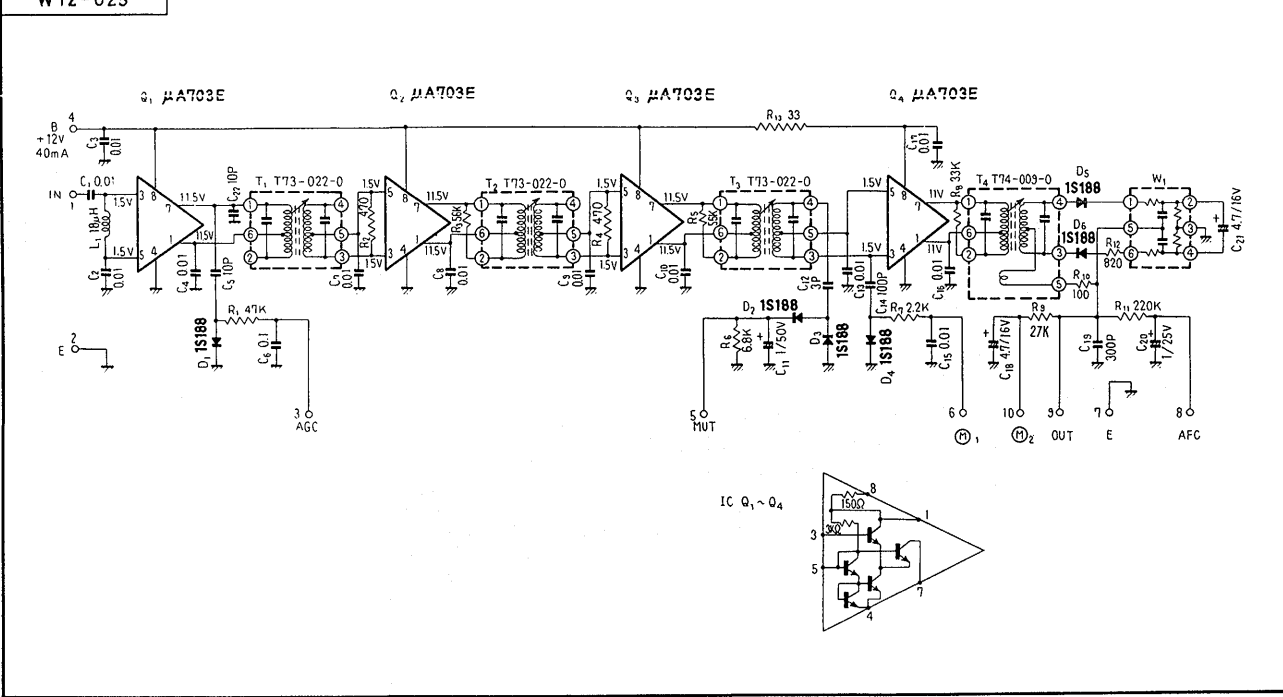

FM IF UNIT W12-025