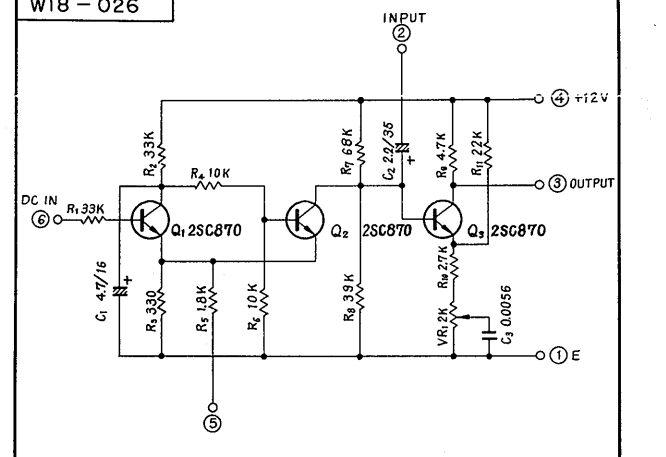

MUTING UNIT W18-026