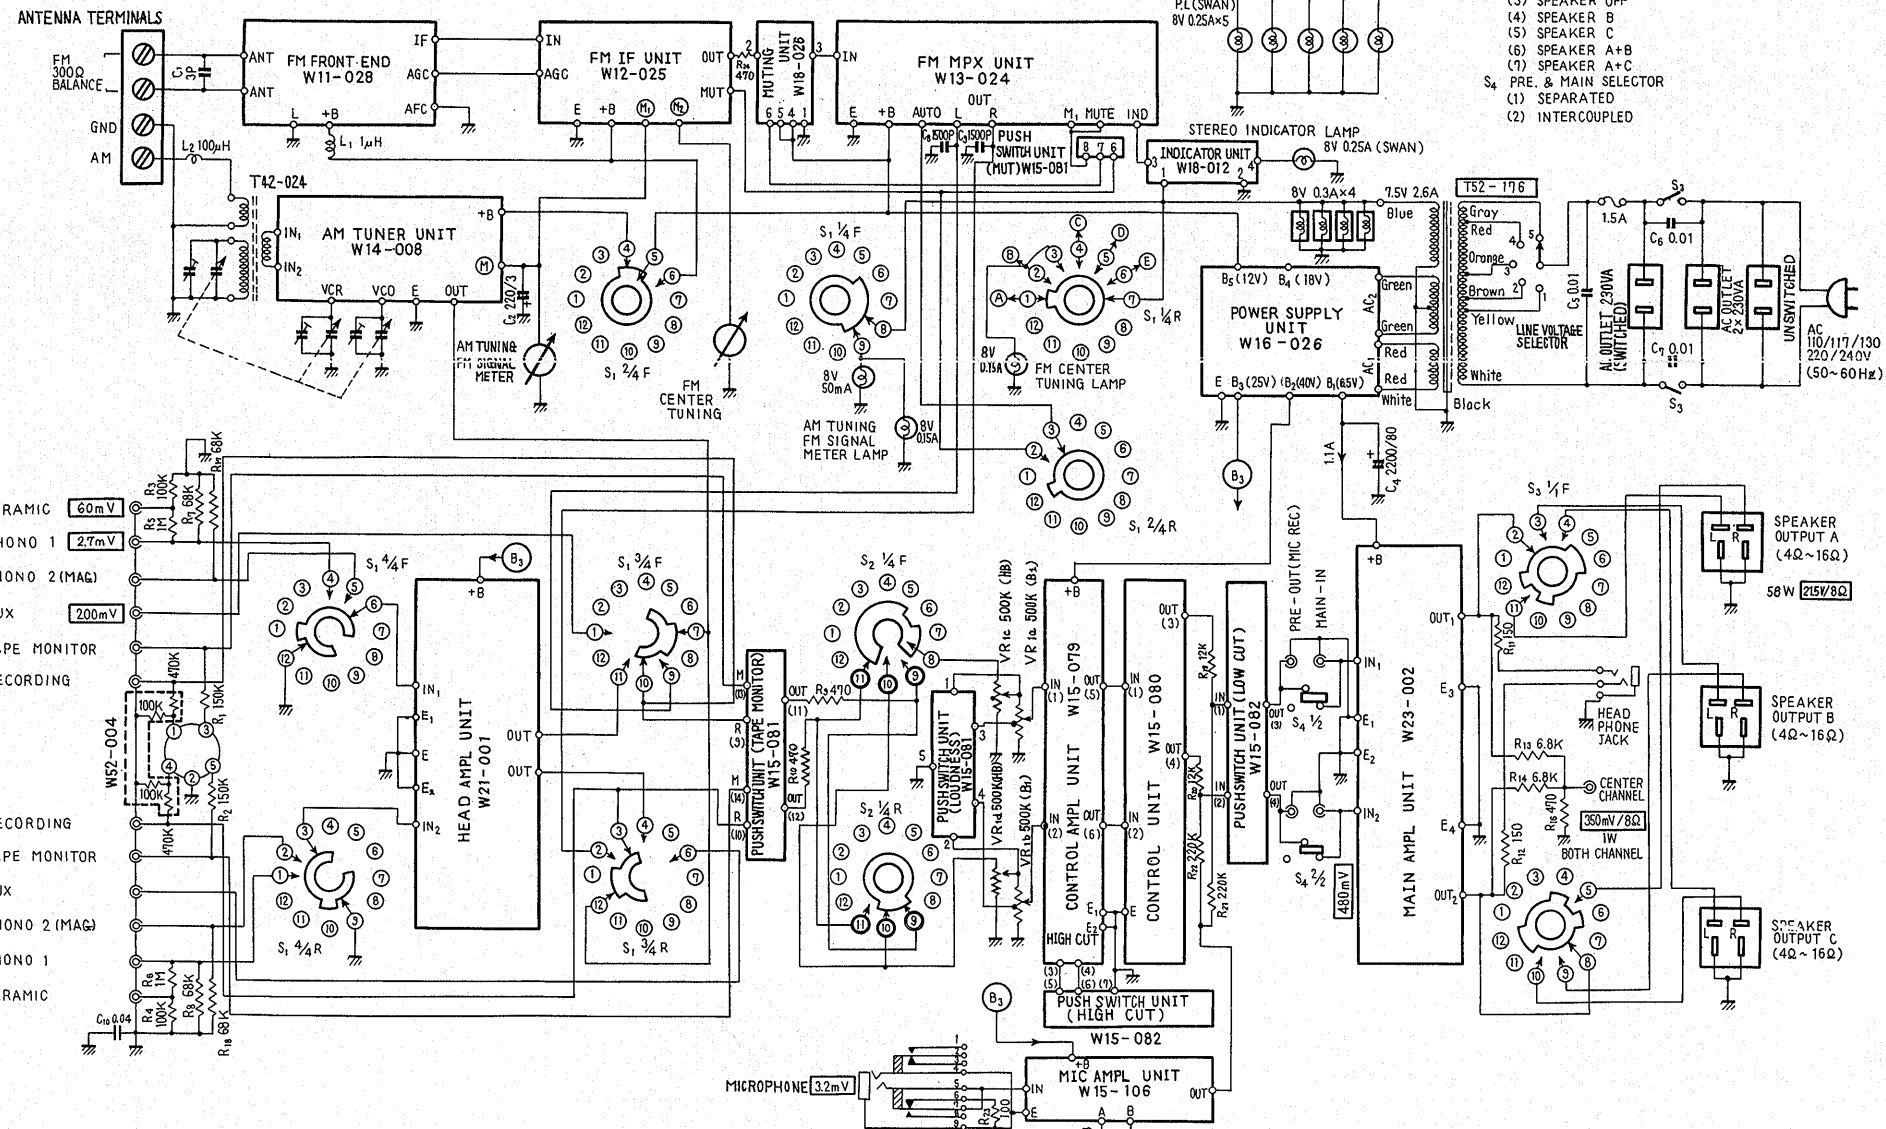

SX-1500TD

THE SOUND WELL 1425 GASKET, EUGENE, OREGON 97401 (503) 342-7071

S1 INPUT SELECTOR (1) AM (4) PHONO 1 (CERAMIC) (2) FM (5) PHONO 2 (3) F.M. AUTO (6) AUX

S2 MODE SELECTOR (1) STEREO REV (2) STEREO NORM (3) MONO L (4) MONO R (5) MONO L+R (6) SPEAKER A+B (7) SPEAKER A+C (8) PRE. & MAIN SELECTOR (1) SEPARATED (2) INTERCOUPLED