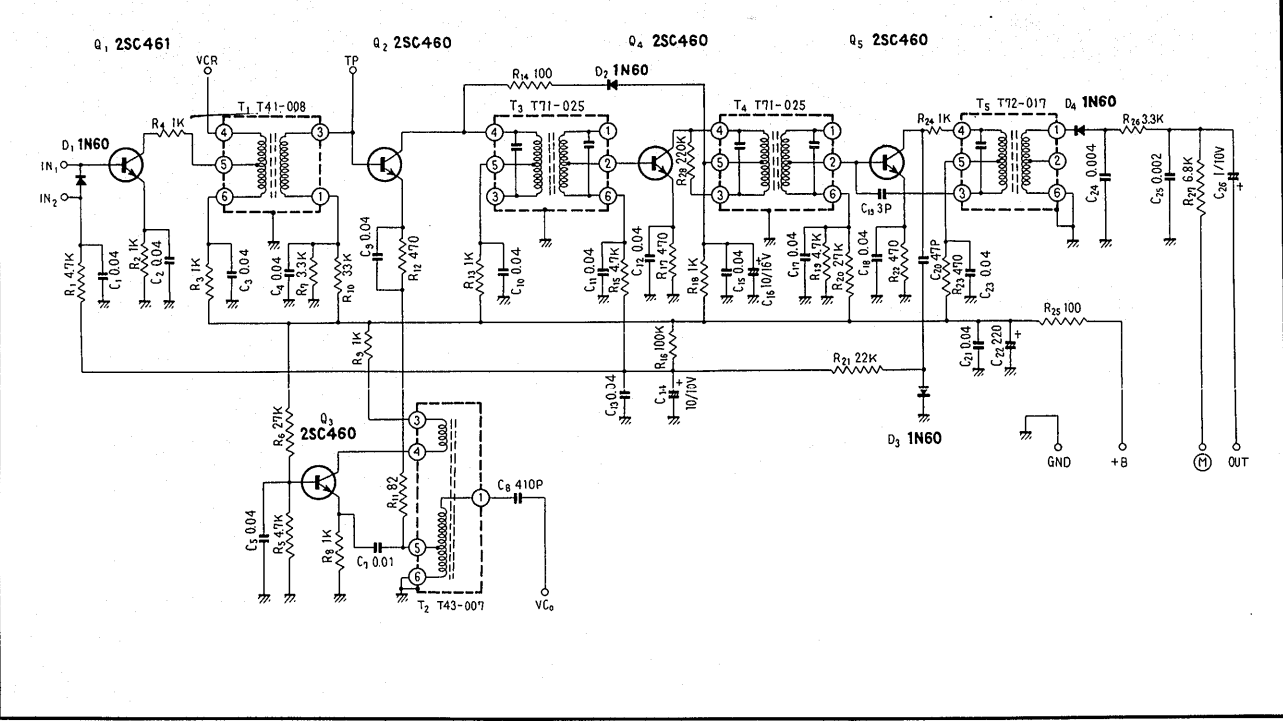

AM TUNER UNIT W14-008