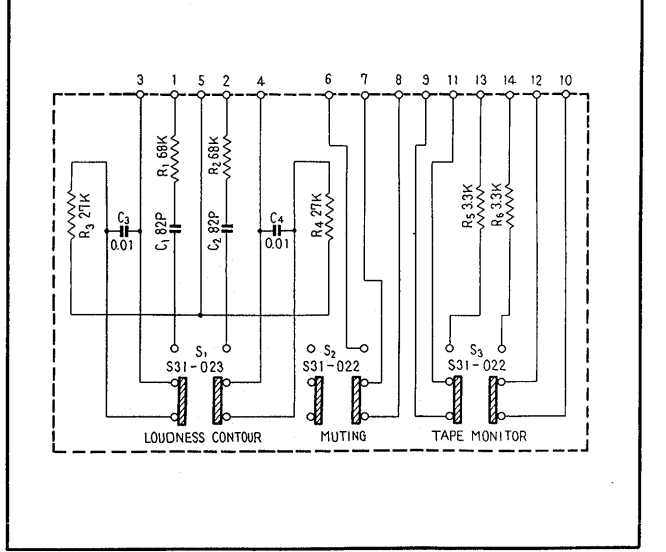

PUSH SWITCH UNIT W15-081