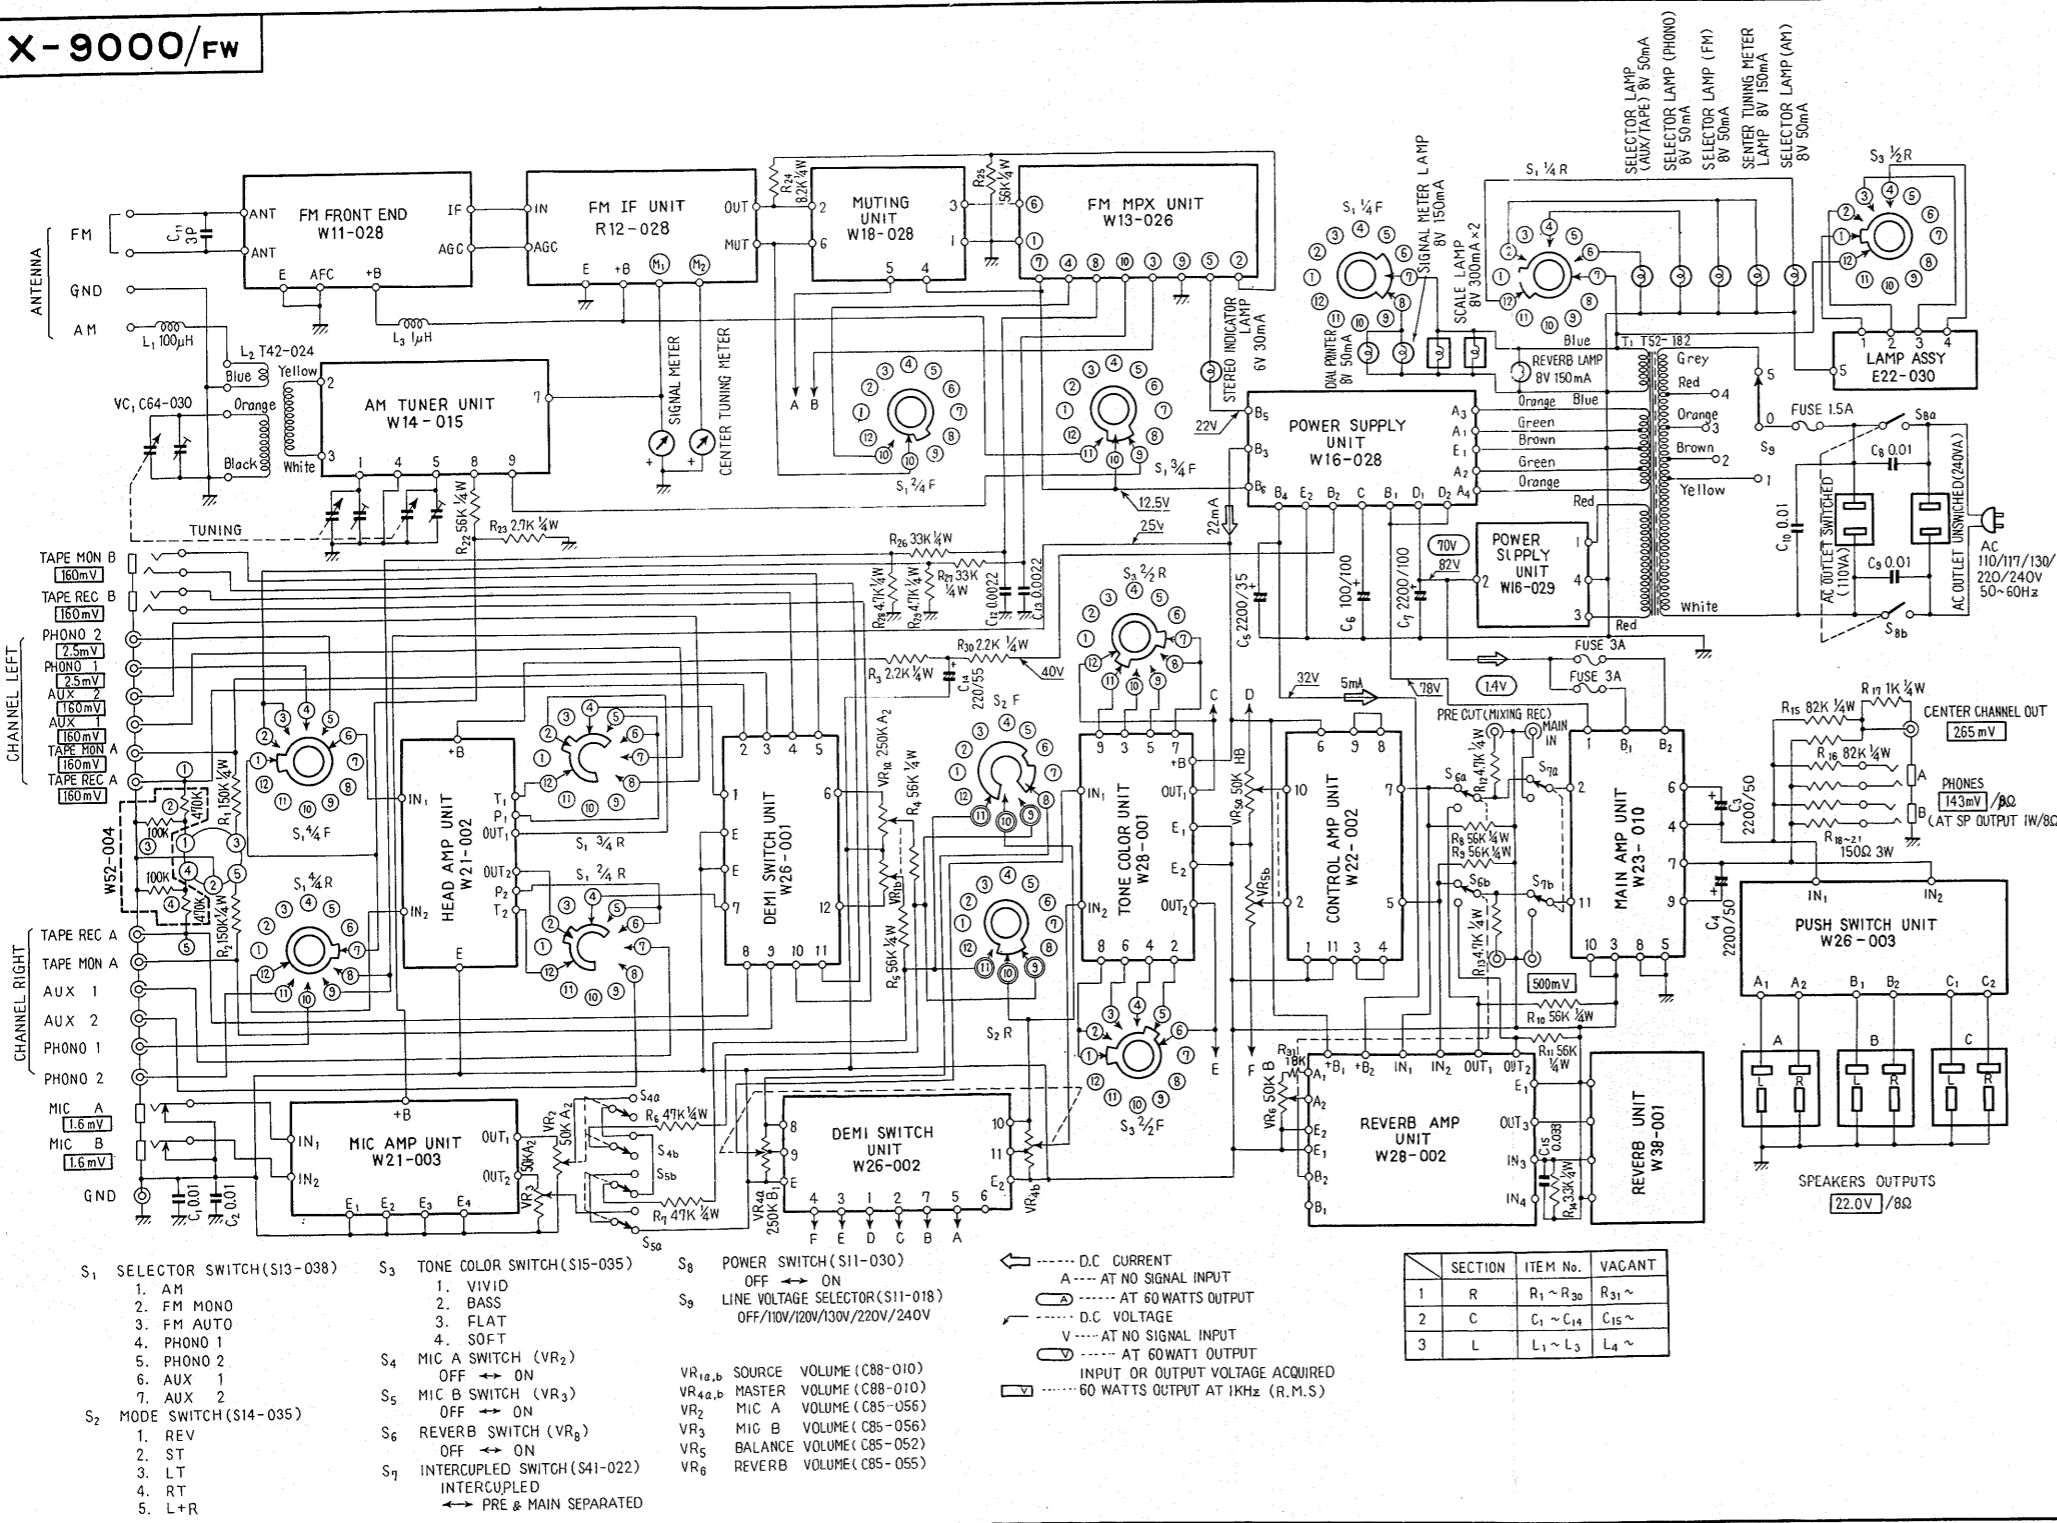

SX-9000/FW

POWER SUPPLY UNIT
W16-028

MUTING UNIT
W18-028

FM FRONT-END
W11-028

MPX UNIT
W13-026

FM IF UNIT
W12-028

AM TUNER UNIT
W14-015

SX-9000/FW

- S₁ SELECTOR SWITCH (S10-038)
 1. AM
 2. FM MONO
 3. FM AUTO
 4. PHONO 1
 5. PHONO 2
 6. AUX 1
 7. AUX 2
- S₂ MODE SWITCH (S14-035)
 1. REV
 2. ST
 3. LT
 4. RT
 5. L+R
- S₃ TONE COLOR SWITCH (S15-035)
 1. VIVID
 2. BASS
 3. FLAT
 4. SOFT
- S₄ MIC A SWITCH (VR₂)
 - OFF → ON
- S₅ MIC B SWITCH (VR₃)
 - OFF → ON
- S₆ REVERB SWITCH (VR₆)
 - OFF → ON
- S₇ INTERCUPLED SWITCH (S41-022)
 - INTERCUPLED
 - PRE MAIN SEPARATED
- S₈ POWER SWITCH (S11-030)
 - OFF → ON
- S₉ LINE VOLTAGE SELECTOR (S11-018)
 - OFF/110V/120V/130V/220V/240V

| SECTION | ITEM No. | VAGANT |
|---------|----------------------------------|-------------------|
| 1 | R ₁ ~ R ₃₀ | R ₃₁ ~ |
| 2 | C ₁ ~ C ₁₄ | C ₁₅ ~ |
| 3 | L ₁ ~ L ₃ | L ₄ ~ |

HEAD AMP UNIT W21-002