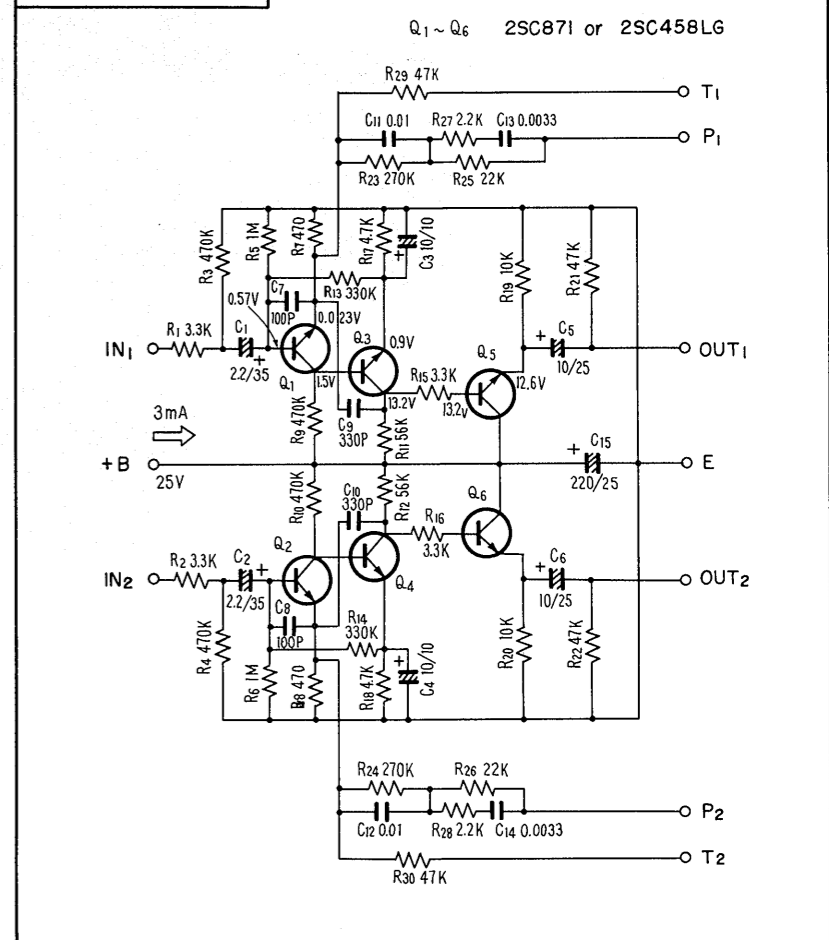

SX-9000/FW

POWER SUPPLY UNIT
W16-028

MUTING UNIT
W18-028

FM FRONT-END
W11-028

MPX UNIT
W13-026

FM IF UNIT
W12-028

AM TUNER UNIT
W14-015

SX-9000/FW

- S₁ SELECTOR SWITCH (S10-038)
 1. AM
 2. FM MONO
 3. FM AUTO
 4. PHONO 1
 5. PHONO 2
 6. AUX 1
 7. AUX 2
- S₂ MODE SWITCH (S14-035)
 1. REV
 2. ST
 3. LT
 4. RT
 5. L+R
- S₃ TONE COLOR SWITCH (S15-035)
 1. VIVID
 2. BASS
 3. FLAT
 4. SOFT
- S₄ MIC A SWITCH (VR₂)
 - OFF → ON
- S₅ MIC B SWITCH (VR₃)
 - OFF → ON
- S₆ REVERB SWITCH (VR₆)
 - OFF → ON
- S₇ INTERCUPLED SWITCH (S41-022)
 - INTERCUPLED
 - PRE MAIN SEPARATED
- S₈ POWER SWITCH (S11-030)
 - OFF → ON
- S₉ LINE VOLTAGE SELECTOR (S11-018)
 - OFF/110V/120V/130V/220V/240V

| SECTION | ITEM No. | VAGANT |
|---------|----------------------------------|-------------------|
| 1 | R ₁ ~ R ₃₀ | R ₃₁ ~ |
| 2 | C ₁ ~ C ₁₄ | C ₁₅ ~ |
| 3 | L ₁ ~ L ₃ | L ₄ ~ |

HEAD AMP UNIT W21-002