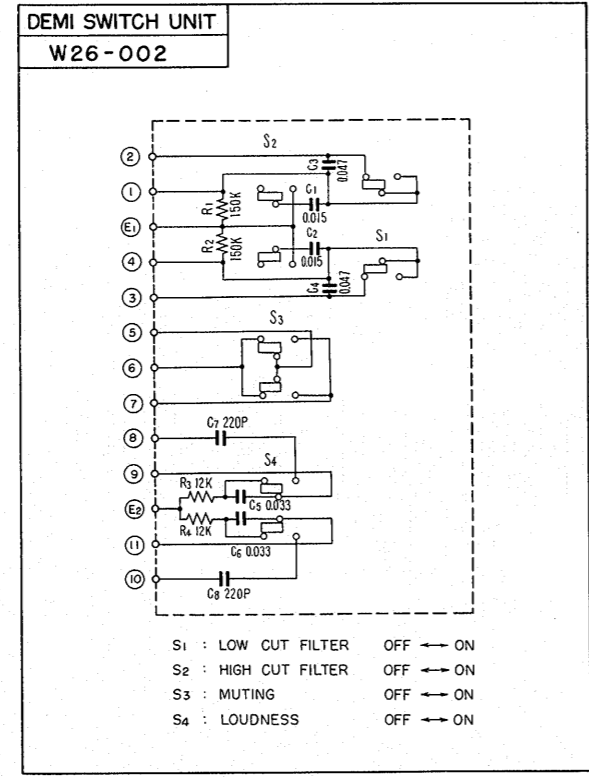

MIC AMP UNIT W21-003