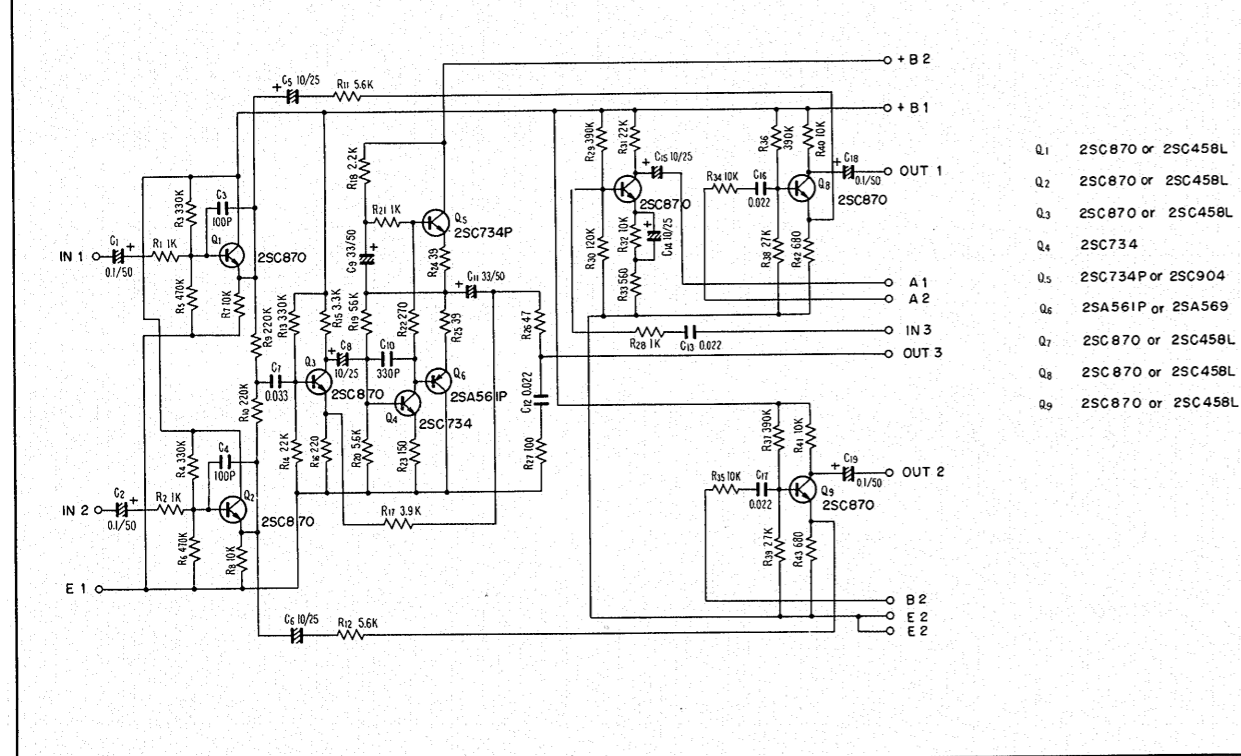

- S₁ SELECTOR SWITCH (S10-038)
 1. AM
 2. FM MONO
 3. FM AUTO
 4. PHONO 1
 5. PHONO 2
 6. AUX 1
 7. AUX 2
- S₂ MODE SWITCH (S14-035)
 1. REV
 2. ST
 3. LT
 4. RT
 5. L+R
- S₃ TONE COLOR SWITCH (S15-035)
 1. VIVID
 2. BASS
 3. FLAT
 4. SOFT
- S₄ MIC A SWITCH (VR₂)
 - OFF → ON
- S₅ MIC B SWITCH (VR₃)
 - OFF → ON
- S₆ REVERB SWITCH (VR₆)
 - OFF → ON
- S₇ INTERCUPLED SWITCH (S41-022)
 - INTERCUPLED
 - PRE MAIN SEPARATED
- S₈ POWER SWITCH (S11-030)
 - OFF → ON
- S₉ LINE VOLTAGE SELECTOR (S11-018)
 - OFF/110V/120V/130V/220V/240V

MIC AMP UNIT W21-003

TONE COLOR UNIT W28-001

CONTROL AMP UNIT W22-002

REVERB AMP UNIT W28-002

MAIN AMP UNIT W23-010