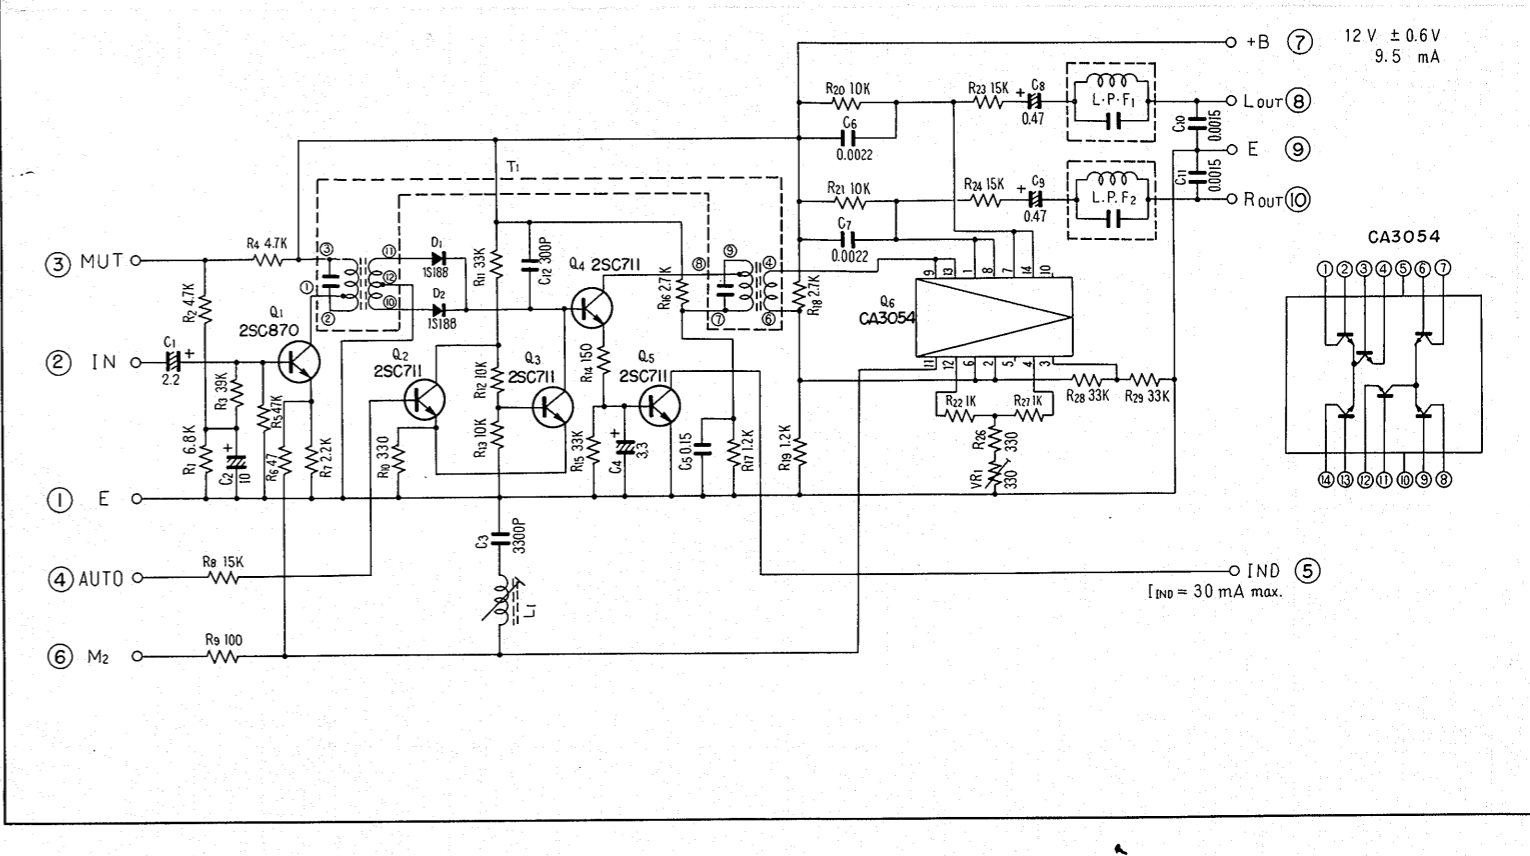

SX-9000/FW

POWER SUPPLY UNIT
W16-028

MUTING UNIT
W18-028

FM FRONT-END
W11-028

MPX UNIT
W13-026

FM IF UNIT
W12-028

AM TUNER UNIT
W14-015

SX-9000/FW

- S₁ SELECTOR SWITCH (S10-038)
 1. AM
 2. FM MONO
 3. FM AUTO
 4. PHONO 1
 5. PHONO 2
 6. AUX 1
 7. AUX 2
- S₂ MODE SWITCH (S14-035)
 1. REV
 2. ST
 3. LT
 4. RT
 5. L+R
- S₃ TONE COLOR SWITCH (S15-035)
 1. VIVID
 2. BASS
 3. FLAT
 4. SOFT
- S₄ MIC A SWITCH (VR₂)
 - OFF → ON
- S₅ MIC B SWITCH (VR₃)
 - OFF → ON
- S₆ REVERB SWITCH (VR₆)
 - OFF → ON
- S₇ INTERCUPLED SWITCH (S41-022)
 - INTERCUPLED
 - PRE MAIN SEPARATED
- S₈ POWER SWITCH (S11-030)
 - OFF → ON
- S₉ LINE VOLTAGE SELECTOR (S11-018)
 - OFF/110V/120V/130V/220V/240V

| SECTION | ITEM No. | VAGANT |
|---------|----------------------------------|-------------------|
| 1 | R ₁ ~ R ₃₀ | R ₃₁ ~ |
| 2 | C ₁ ~ C ₁₄ | C ₁₅ ~ |
| 3 | L ₁ ~ L ₃ | L ₄ ~ |

HEAD AMP UNIT W21-002