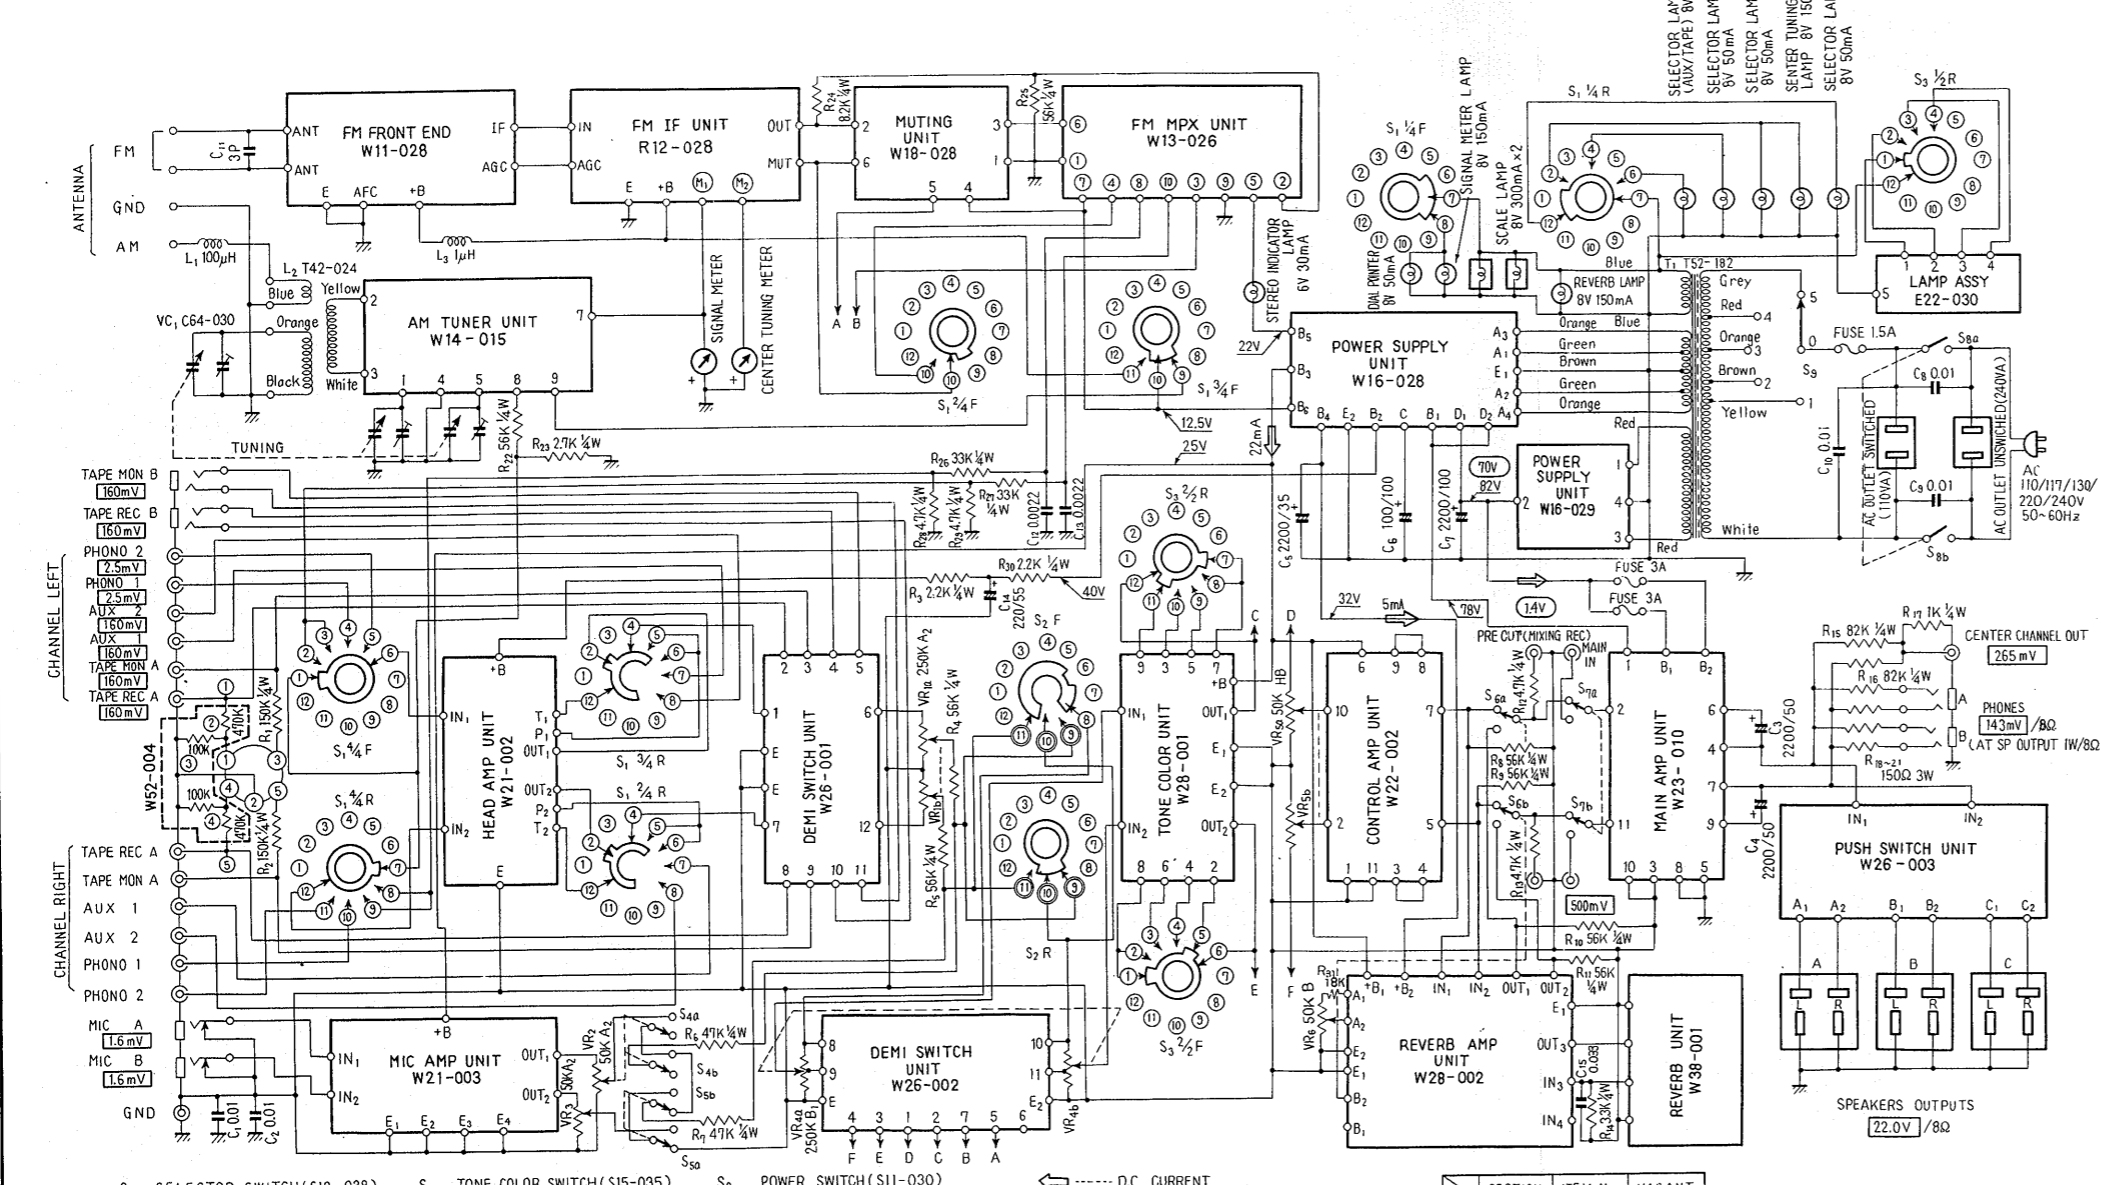

SX-9000/FW

POWER SUPPLY UNIT
W16-028

MUTING UNIT
W18-028

FM FRONT-END
W11-028

MPX UNIT
W13-026

FM IF UNIT
W12-028

AM TUNER UNIT
W14-015

SX-9000/FW

- S₁ SELECTOR SWITCH (S10-038)
 1. AM
 2. FM MONO
 3. FM AUTO
 4. PHONO 1
 5. PHONO 2
 6. AUX 1
 7. AUX 2
- S₂ MODE SWITCH (S14-035)
 1. REV
 2. ST
 3. LT
 4. RT
 5. L+R
- S₃ TONE COLOR SWITCH (S15-035)
 1. VIVID
 2. BASS
 3. FLAT
 4. SOFT
- S₄ MIC A SWITCH (VR₂)
 - OFF → ON
- S₅ MIC B SWITCH (VR₃)
 - OFF → ON
- S₆ REVERB SWITCH (VR₆)
 - OFF → ON
- S₇ INTERCUPLED SWITCH (S41-022)
 - INTERCUPLED
 - PRE MAIN SEPARATED
- S₈ POWER SWITCH (S11-030)
 - OFF → ON
- S₉ LINE VOLTAGE SELECTOR (S11-018)
 - OFF/110V/120V/130V/220V/240V

| SECTION | ITEM No. | VAGANT |
|---------|----------------------------------|-------------------|
| 1 | R ₁ ~ R ₃₀ | R ₃₁ ~ |
| 2 | C ₁ ~ C ₁₄ | C ₁₅ ~ |
| 3 | L ₁ ~ L ₃ | L ₄ ~ |

HEAD AMP UNIT W21-002