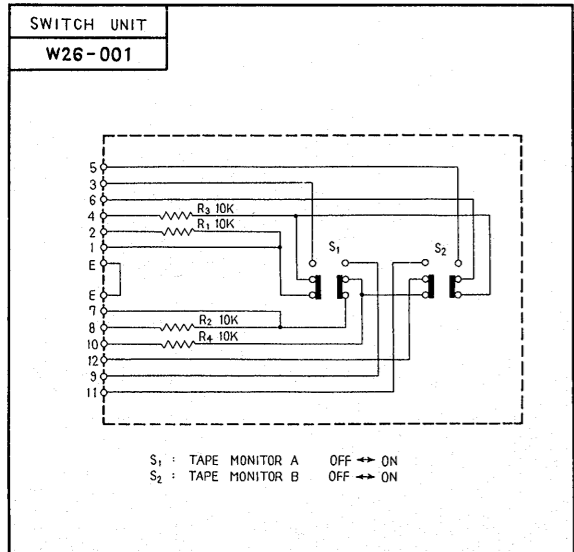

MIC AMP UNIT W21-003