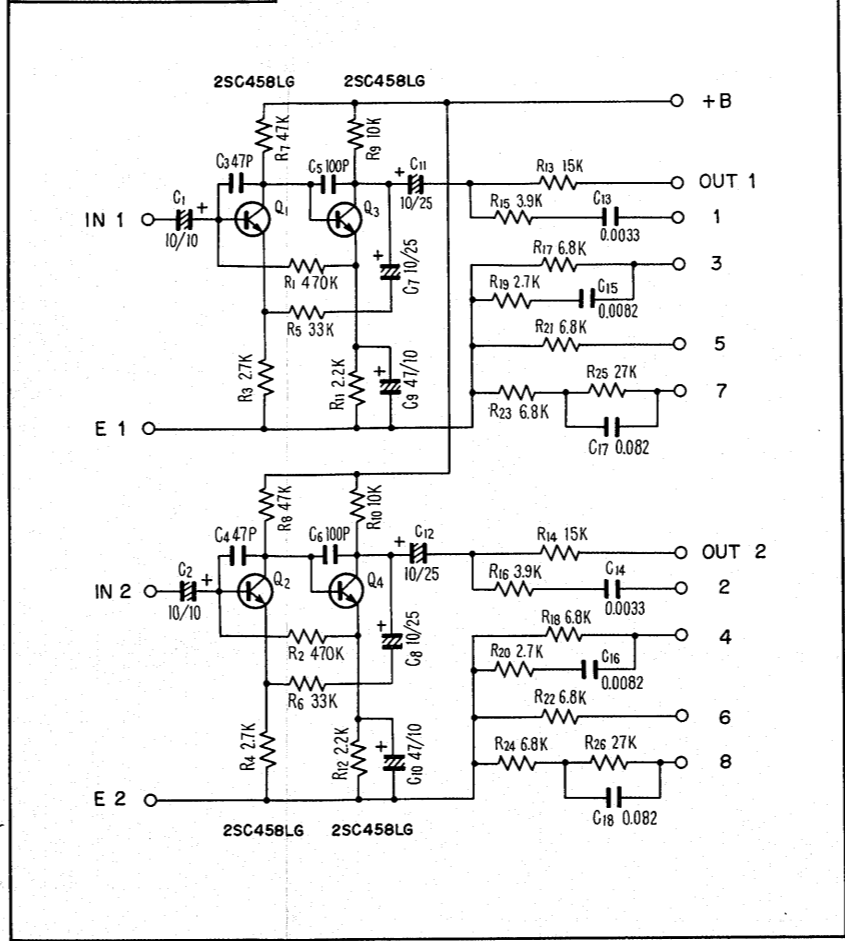

TONE COLOR UNIT W28-001