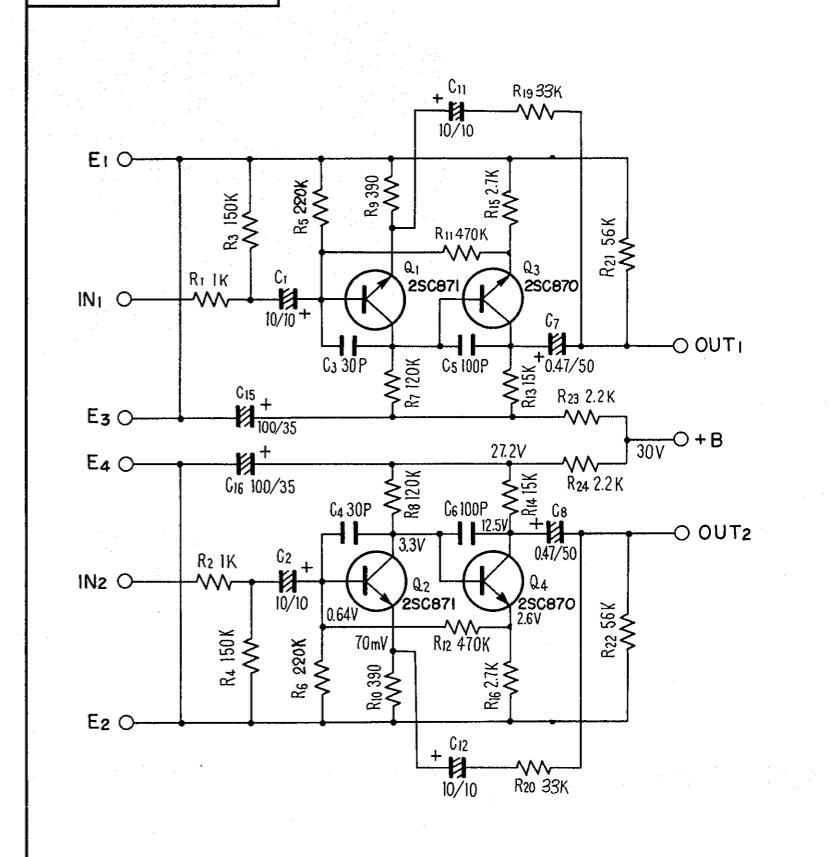

MIC AMP UNIT W21-003