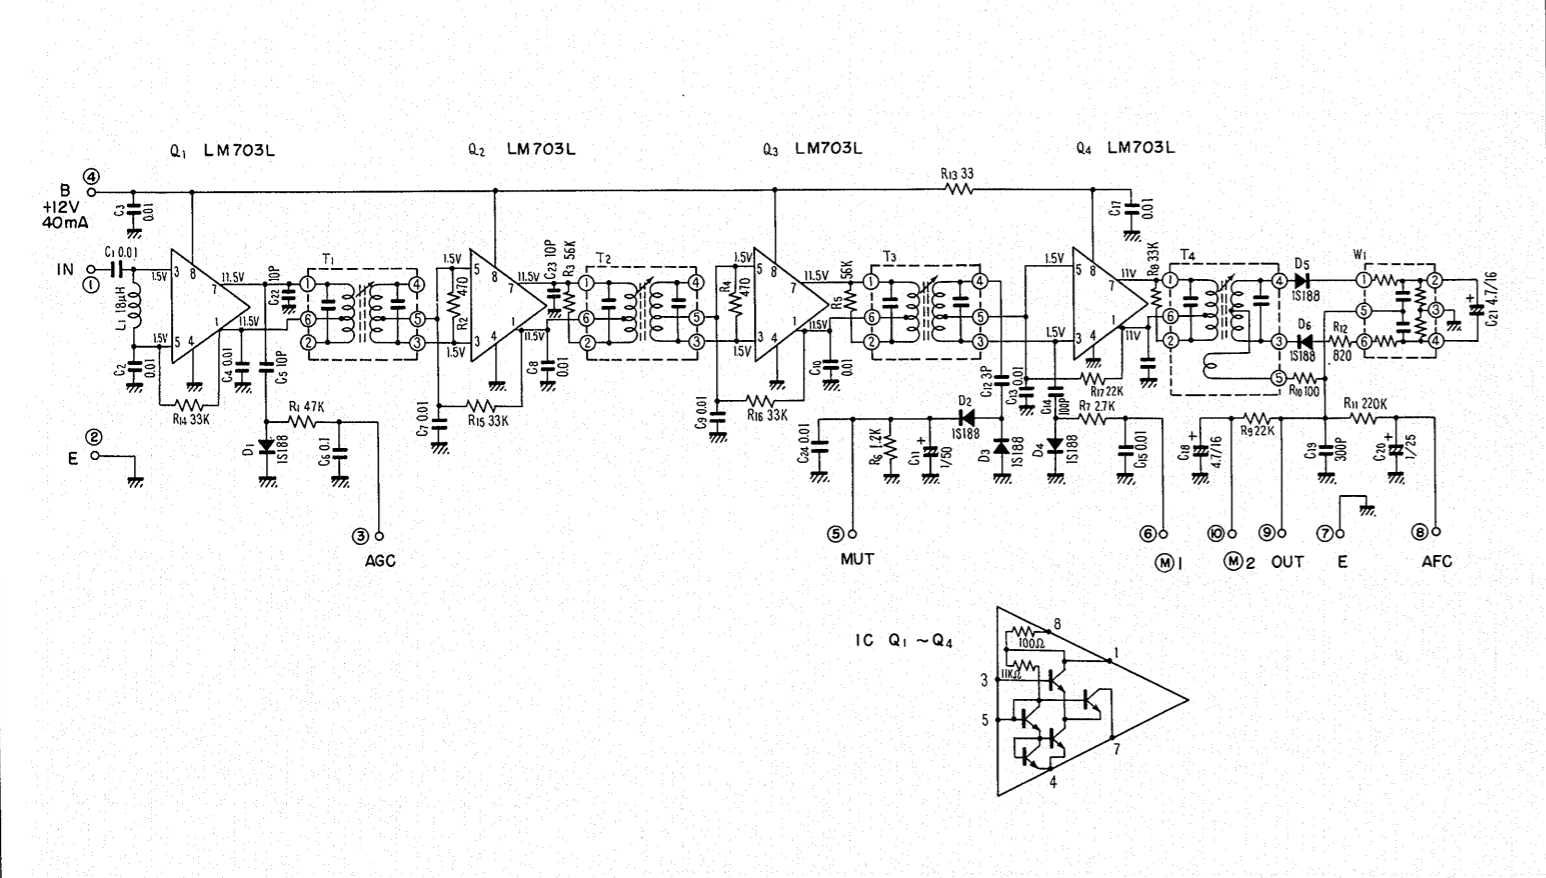

SX-9000/FW

POWER SUPPLY UNIT
W16-028

MUTING UNIT
W18-028

FM FRONT-END
W11-028

MPX UNIT
W13-026

FM IF UNIT
W12-028

AM TUNER UNIT
W14-015

SX-9000/FW

- S₁ SELECTOR SWITCH (S10-038)
 1. AM
 2. FM MONO
 3. FM AUTO
 4. PHONO 1
 5. PHONO 2
 6. AUX 1
 7. AUX 2
- S₂ MODE SWITCH (S14-035)
 1. REV
 2. ST
 3. LT
 4. RT
 5. L+R
- S₃ TONE COLOR SWITCH (S15-035)
 1. VIVID
 2. BASS
 3. FLAT
 4. SOFT
- S₄ MIC A SWITCH (VR₂)
 - OFF → ON
- S₅ MIC B SWITCH (VR₃)
 - OFF → ON
- S₆ REVERB SWITCH (VR₆)
 - OFF → ON
- S₇ INTERCUPLED SWITCH (S41-022)
 - INTERCUPLED
 - PRE MAIN SEPARATED
- S₈ POWER SWITCH (S11-030)
 - OFF → ON
- S₉ LINE VOLTAGE SELECTOR (S11-018)
 - OFF/110V/120V/130V/220V/240V

| SECTION | ITEM No. | VAGANT |
|---------|----------------------------------|-------------------|
| 1 | R ₁ ~ R ₃₀ | R ₃₁ ~ |
| 2 | C ₁ ~ C ₁₄ | C ₁₅ ~ |
| 3 | L ₁ ~ L ₃ | L ₄ ~ |

HEAD AMP UNIT W21-002