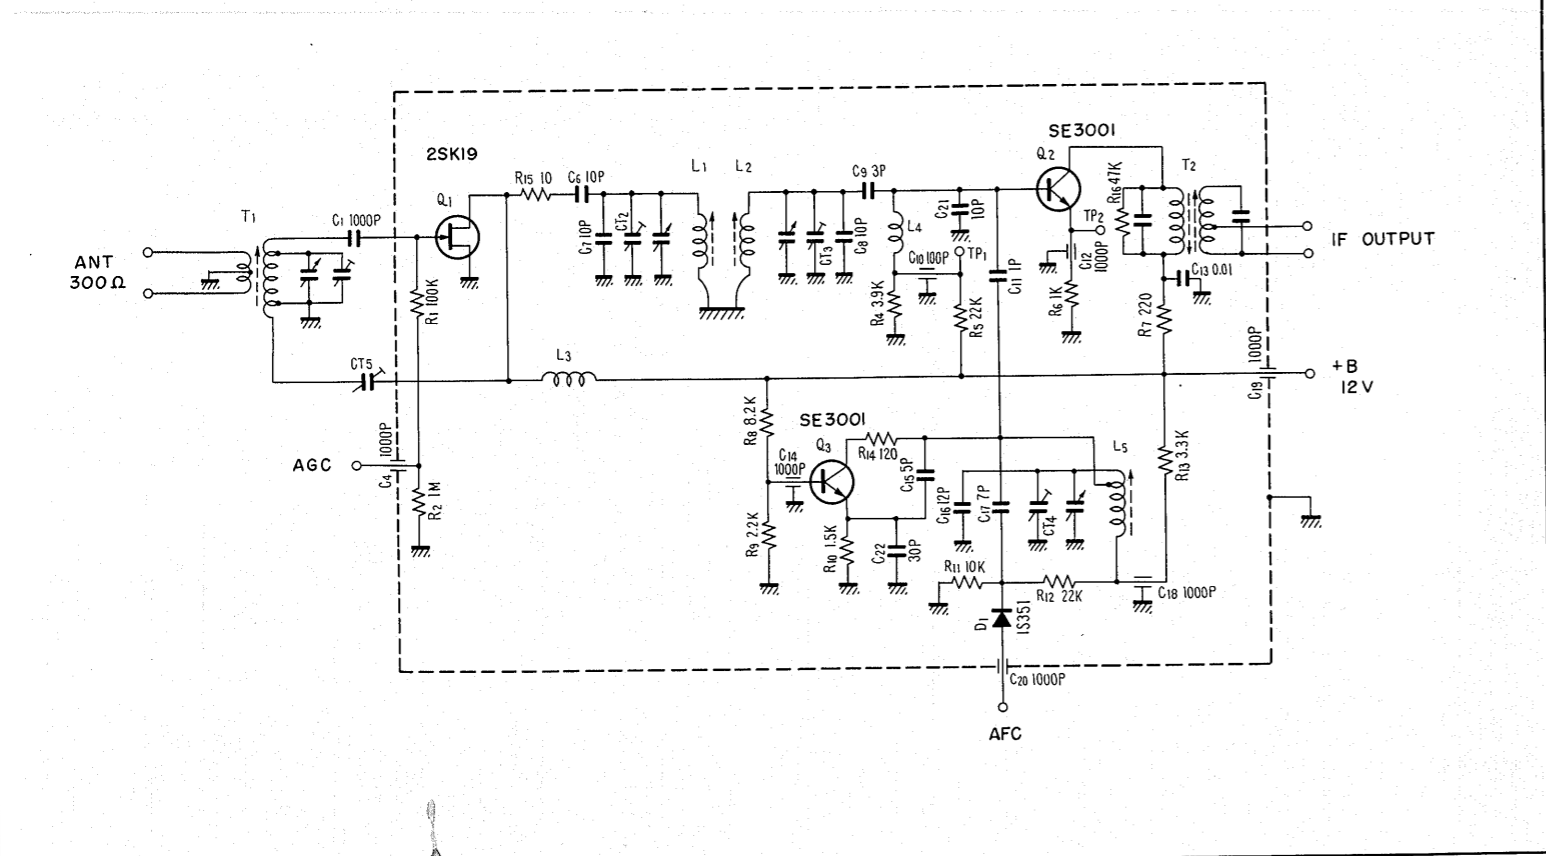

SX-9000/FW

POWER SUPPLY UNIT
W16-028

MUTING UNIT
W18-028

FM FRONT-END
W11-028

MPX UNIT
W13-026

FM IF UNIT
W12-028

AM TUNER UNIT
W14-015

SX-9000/FW

- S₁ SELECTOR SWITCH (S10-038)
 1. AM
 2. FM MONO
 3. FM AUTO
 4. PHONO 1
 5. PHONO 2
 6. AUX 1
 7. AUX 2
- S₂ MODE SWITCH (S14-035)
 1. REV
 2. ST
 3. LT
 4. RT
 5. L+R
- S₃ TONE COLOR SWITCH (S15-035)
 1. VIVID
 2. BASS
 3. FLAT
 4. SOFT
- S₄ MIC A SWITCH (VR₂)
 - OFF → ON
- S₅ MIC B SWITCH (VR₃)
 - OFF → ON
- S₆ REVERB SWITCH (VR₆)
 - OFF → ON
- S₇ INTERCUPLED SWITCH (S41-022)
 - INTERCUPLED
 - PRE MAIN SEPARATED
- S₈ POWER SWITCH (S11-030)
 - OFF → ON
- S₉ LINE VOLTAGE SELECTOR (S11-018)
 - OFF/110V/120V/130V/220V/240V

| SECTION | ITEM No. | VAGANT |
|---------|----------------------------------|-------------------|
| 1 | R ₁ ~ R ₃₀ | R ₃₁ ~ |
| 2 | C ₁ ~ C ₁₄ | C ₁₅ ~ |
| 3 | L ₁ ~ L ₃ | L ₄ ~ |

HEAD AMP UNIT W21-002