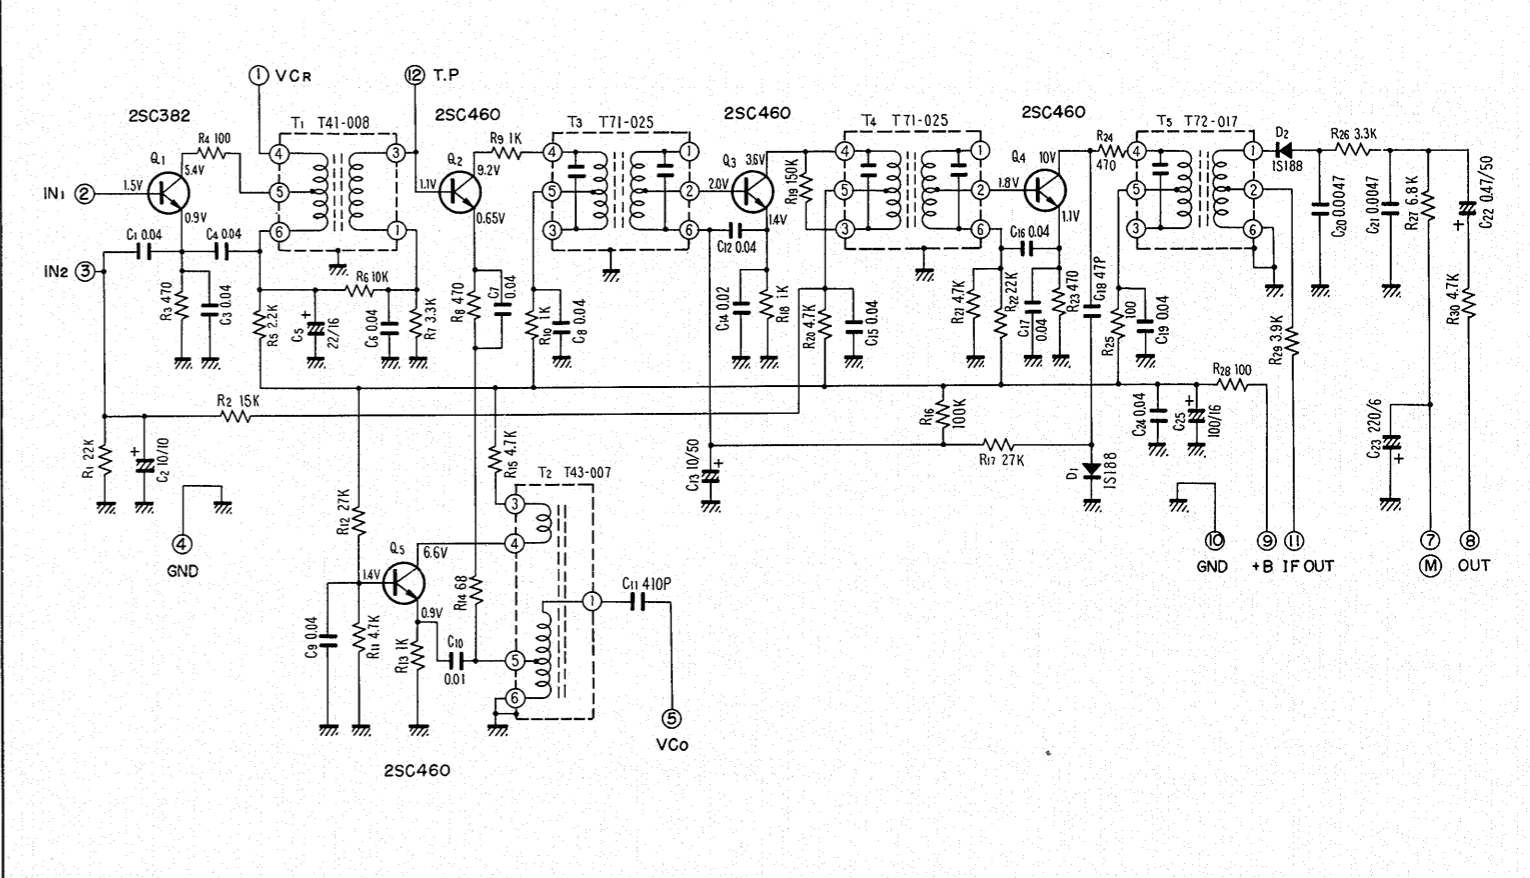

SX-9000/FW

POWER SUPPLY UNIT
W16-028

MUTING UNIT
W18-028

FM FRONT-END
W11-028

MPX UNIT
W13-026

FM IF UNIT
W12-028

AM TUNER UNIT
W14-015

SX-9000/FW

- S₁ SELECTOR SWITCH (S10-038)
 1. AM
 2. FM MONO
 3. FM AUTO
 4. PHONO 1
 5. PHONO 2
 6. AUX 1
 7. AUX 2
- S₂ MODE SWITCH (S14-035)
 1. REV
 2. ST
 3. LT
 4. RT
 5. L+R
- S₃ TONE COLOR SWITCH (S15-035)
 1. VIVID
 2. BASS
 3. FLAT
 4. SOFT
- S₄ MIC A SWITCH (VR₂)
 - OFF → ON
- S₅ MIC B SWITCH (VR₃)
 - OFF → ON
- S₆ REVERB SWITCH (VR₆)
 - OFF → ON
- S₇ INTERCUPLED SWITCH (S41-022)
 - INTERCUPLED
 - PRE MAIN SEPARATED
- S₈ POWER SWITCH (S11-030)
 - OFF → ON
- S₉ LINE VOLTAGE SELECTOR (S11-018)
 - OFF/110V/120V/130V/220V/240V

| SECTION | ITEM No. | VAGANT |
|---------|----------------------------------|-------------------|
| 1 | R ₁ ~ R ₃₀ | R ₃₁ ~ |
| 2 | C ₁ ~ C ₁₄ | C ₁₅ ~ |
| 3 | L ₁ ~ L ₃ | L ₄ ~ |

HEAD AMP UNIT W21-002

MIC AMP UNIT W21-003

TONE COLOR UNIT W28-001

CONTROL AMP UNIT W22-002

REVERB AMP UNIT W28-002

MAIN AMP UNIT W23-010