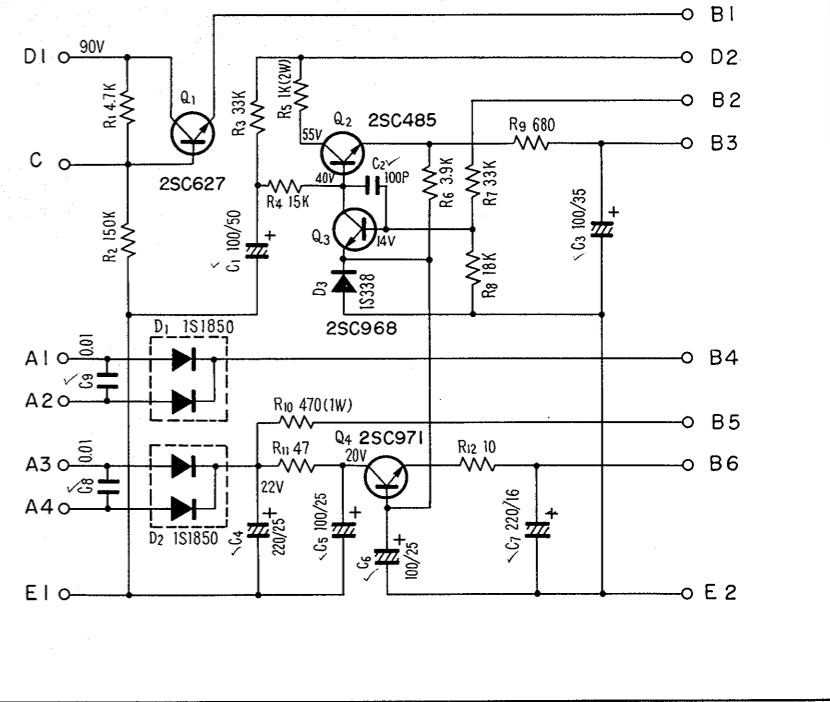

SX-9000/FW

POWER SUPPLY UNIT
W16-028

MUTING UNIT
W18-028

FM FRONT-END
W11-028

MPX UNIT
W13-026

FM IF UNIT
W12-028

AM TUNER UNIT
W14-015

SX-9000/FW

- S₁ SELECTOR SWITCH (S10-038)
 1. AM
 2. FM MONO
 3. FM AUTO
 4. PHONO 1
 5. PHONO 2
 6. AUX 1
 7. AUX 2
- S₂ MODE SWITCH (S14-035)
 1. REV
 2. ST
 3. LT
 4. RT
 5. L+R
- S₃ TONE COLOR SWITCH (S15-035)
 1. VIVID
 2. BASS
 3. FLAT
 4. SOFT
- S₄ MIC A SWITCH (VR₂)
 - OFF → ON
- S₅ MIC B SWITCH (VR₃)
 - OFF → ON
- S₆ REVERB SWITCH (VR₆)
 - OFF → ON
- S₇ INTERCUPLED SWITCH (S41-022)
 - INTERCUPLED
 - PRE MAIN SEPARATED
- S₈ POWER SWITCH (S11-030)
 - OFF → ON
- S₉ LINE VOLTAGE SELECTOR (S11-018)
 - OFF/110V/120V/130V/220V/240V

| SECTION | ITEM No. | VAGANT |
|---------|----------------------------------|-------------------|
| 1 | R ₁ ~ R ₃₀ | R ₃₁ ~ |
| 2 | C ₁ ~ C ₁₄ | C ₁₅ ~ |
| 3 | L ₁ ~ L ₃ | L ₄ ~ |

HEAD AMP UNIT W21-002