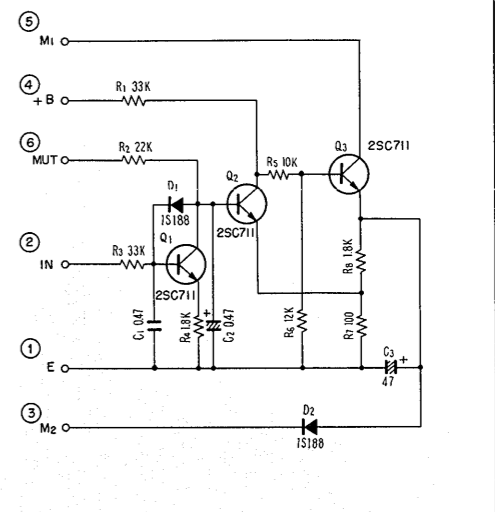

SX-9000/FW

POWER SUPPLY UNIT
W16-028

MUTING UNIT
W18-028

FM FRONT-END
W11-028

MPX UNIT
W13-026

FM IF UNIT
W12-028

AM TUNER UNIT
W14-015

SX-9000/FW

- S₁ SELECTOR SWITCH (S10-038)
 1. AM
 2. FM MONO
 3. FM AUTO
 4. PHONO 1
 5. PHONO 2
 6. AUX 1
 7. AUX 2
- S₂ MODE SWITCH (S14-035)
 1. REV
 2. ST
 3. LT
 4. RT
 5. L+R
- S₃ TONE COLOR SWITCH (S15-035)
 1. VIVID
 2. BASS
 3. FLAT
 4. SOFT
- S₄ MIC A SWITCH (VR₂)
 - OFF → ON
- S₅ MIC B SWITCH (VR₃)
 - OFF → ON
- S₆ REVERB SWITCH (VR₆)
 - OFF → ON
- S₇ INTERCUPLED SWITCH (S41-022)
 - INTERCUPLED
 - PRE MAIN SEPARATED
- S₈ POWER SWITCH (S11-030)
 - OFF → ON
- S₉ LINE VOLTAGE SELECTOR (S11-018)
 - OFF/110V/120V/130V/220V/240V

| SECTION | ITEM No. | VAGANT |
|---------|----------------------------------|-------------------|
| 1 | R ₁ ~ R ₃₀ | R ₃₁ ~ |
| 2 | C ₁ ~ C ₁₄ | C ₁₅ ~ |
| 3 | L ₁ ~ L ₃ | L ₄ ~ |

HEAD AMP UNIT W21-002