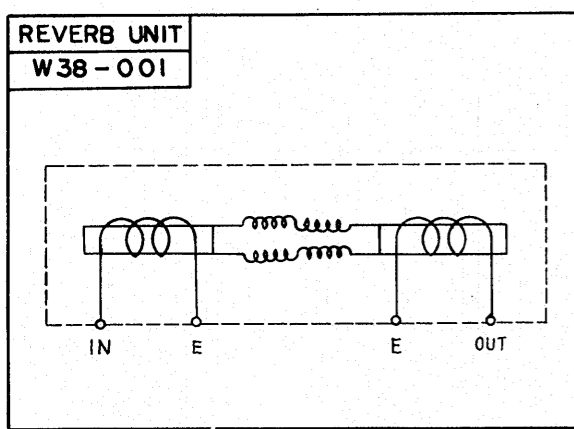

MIC AMP UNIT W21-003