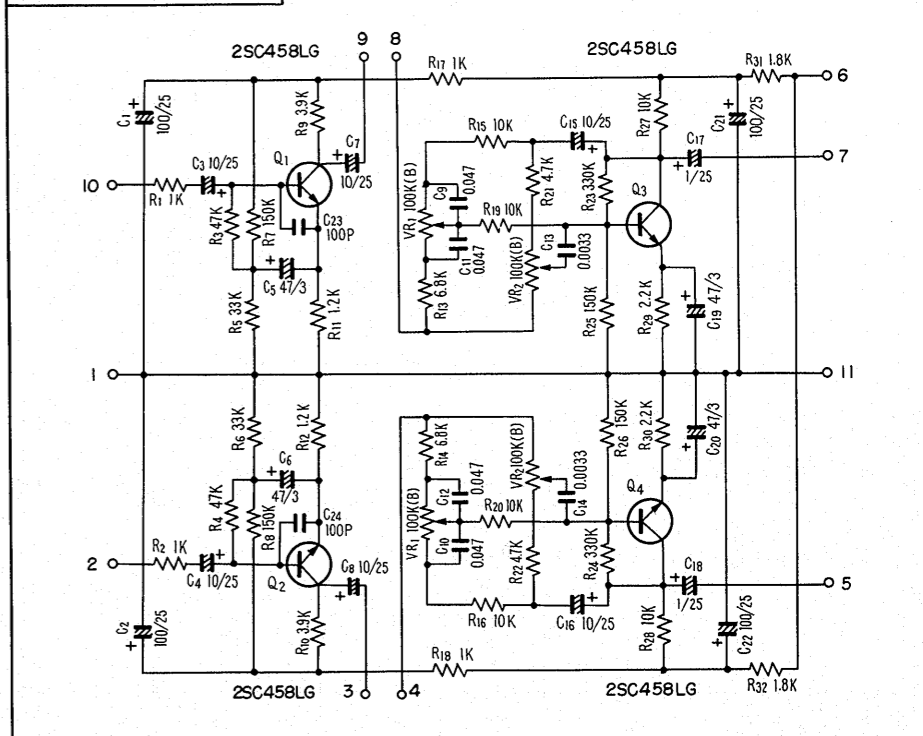

CONTROL AMP UNIT W22-002