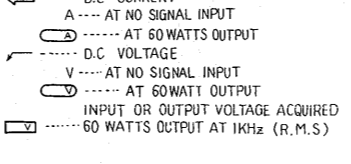

SX-9000/FW

POWER SUPPLY UNIT
W16-028

MUTING UNIT
W18-028

FM FRONT-END
W11-028

MPX UNIT
W13-026

FM IF UNIT
W12-028

AM TUNER UNIT
W14-015

SX-9000/FW

- S₁ SELECTOR SWITCH (S10-038)
 1. AM
 2. FM MONO
 3. FM AUTO
 4. PHONO 1
 5. PHONO 2
 6. AUX 1
 7. AUX 2
- S₂ MODE SWITCH (S14-035)
 1. REV
 2. ST
 3. LT
 4. RT
 5. L+R
- S₃ TONE COLOR SWITCH (S15-035)
 1. VIVID
 2. BASS
 3. FLAT
 4. SOFT
- S₄ MIC A SWITCH (VR₂)
 - OFF → ON
- S₅ MIC B SWITCH (VR₃)
 - OFF → ON
- S₆ REVERB SWITCH (VR₆)
 - OFF → ON
- S₇ INTERCUPLED SWITCH (S41-022)
 - INTERCUPLED
 - PRE MAIN SEPARATED
- S₈ POWER SWITCH (S11-030)
 - OFF → ON
- S₉ LINE VOLTAGE SELECTOR (S11-018)
 - OFF/110V/120V/130V/220V/240V