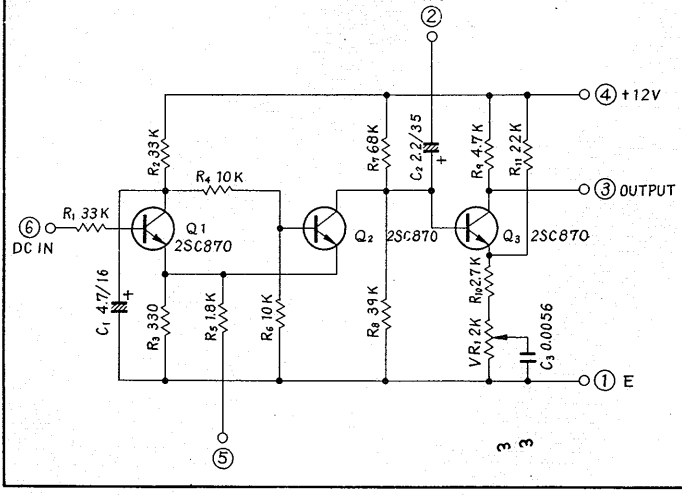

INDICATOR UNIT
W18-012

MUTING UNIT
W18-026

SOLID STATE
 AM/FM STEREO RECEIVER
 Model
SX-990
 CIRCUIT DIAGRAMS (FWW)

AM TUNER UNIT
W14-008