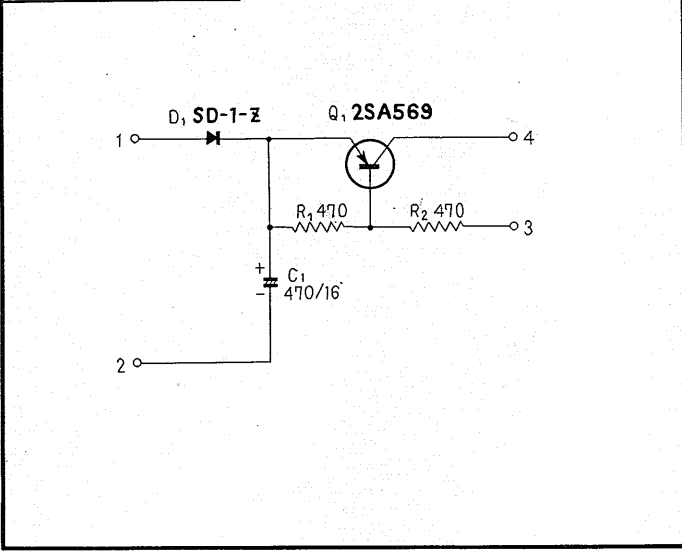

INDICATOR UNIT
W18-012

MUTING UNIT
W18-026

SOLID STATE
 AM/FM STEREO RECEIVER
 Model
SX-990
 CIRCUIT DIAGRAMS (FWW)

AM TUNER UNIT
W14-008