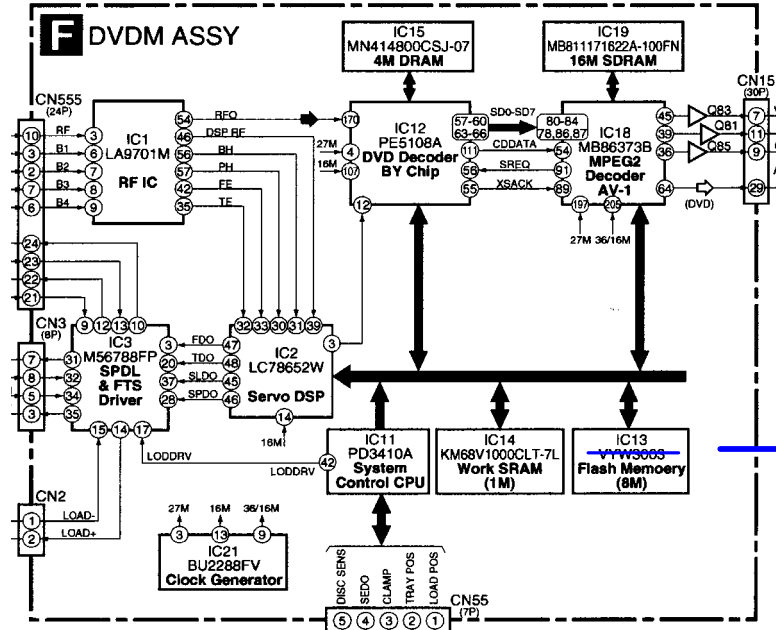

CORRECTION OF SERVICE MANUAL

Date: June 17, 2004 No.: SCH04007 (1/1)

MODEL No.
XV-HTD520/KUCXJ

S/M No.
RRV2606

PG
16,24

MODEL No.
XV-HTD50/MYXJ

S/M No.
RRV2634

PG
16,24

Please correct your service manual

Please refer to RRV2606 page 16 and RRV2634 page 16.

XYW3004
(correct)

Please refer to RRV2606 page 24 and RRV2634 page 24.

2/3 DVDM ASSY (XWX3034)

XYW3004
(correct)

PIONEER SERVICE NETWORK CORPORATION