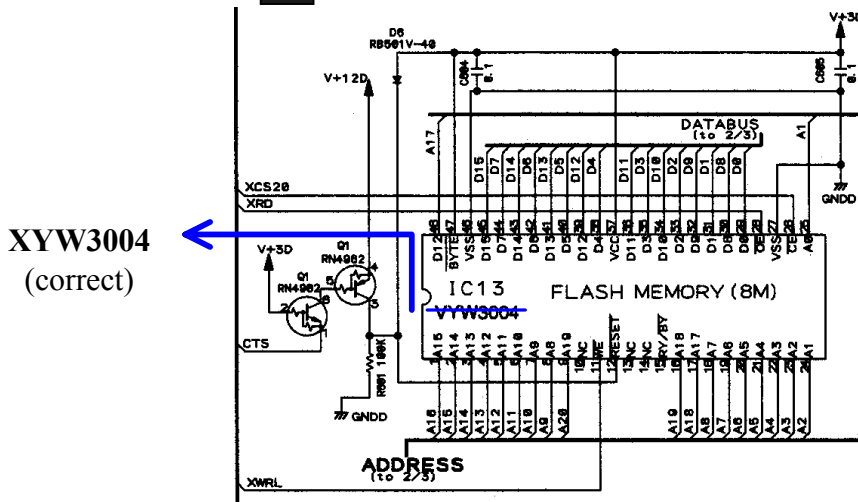

CORRECTION OF SERVICE MANUAL

Date: June 17, 2004 No.: SCH04007 (1/1)

MODEL No.
XV-HTD520/KUCXJ

S/M No.
RRV2606

PG
16,24

MODEL No.
XV-HTD50/MYXJ

S/M No.
RRV2634

PG
16,24

Please correct your service manual

Please refer to RRV2606 page 16 and RRV2634 page 16.

XYW3004
(correct)

Please refer to RRV2606 page 24 and RRV2634 page 24.

2/3 DVDM ASSY (XWX3034)

XYW3004
(correct)

PIONEER SERVICE NETWORK CORPORATION